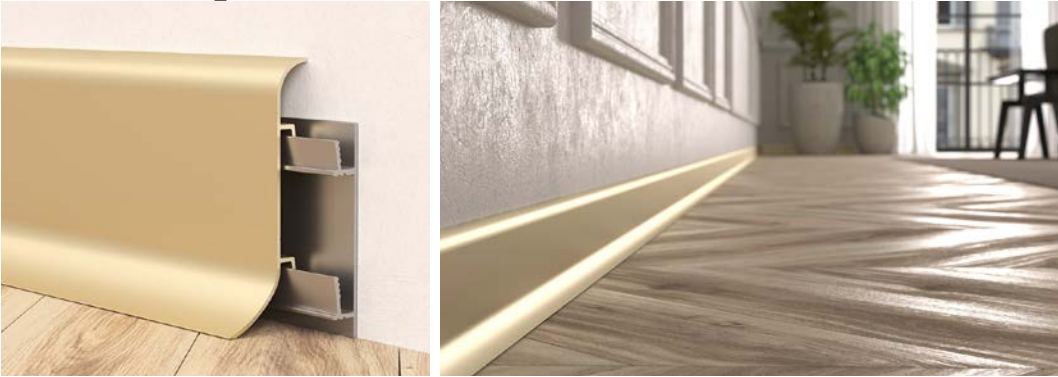

# Crispo

Crispo Aluminum skirting board, is a complementary as it brings an aesthetic appearance to the areas by being furnished into the corner between the joint points of wall and floor which are two different materials.

Crispo Aluminum skirting board preserve the aesthetic appearance of the area by covering the gaps or flaws that might be occurred during application. The Crispo Aluminum skirting also functions like an aluminum cable duct as it turns the messy appearance into an ordered and classy one by accommodating telephone, electric, and internet cables with the channels inside of it. The two-piece Crispo Aluminum skirting is very easy to install.

With its different color and surface options, Crispo Aluminum skirting board provides an integrity to the whole living areas such as home, office, hotel, hospital, shopping mall.